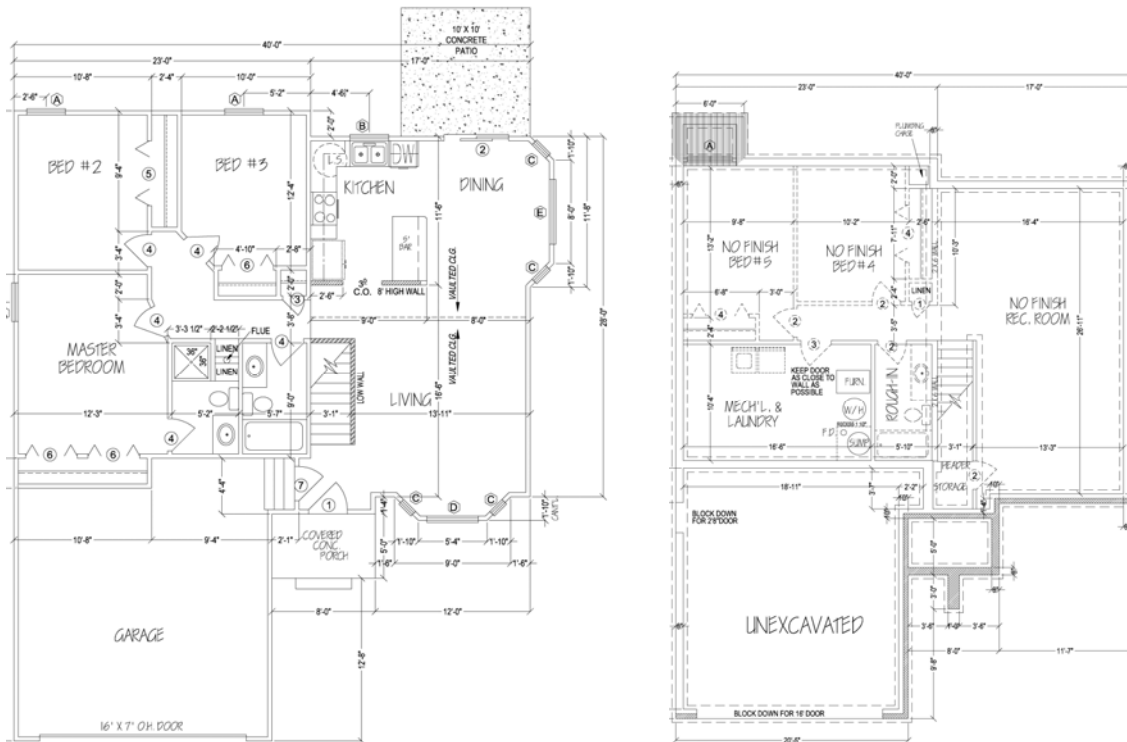

# Preferred Properties of Kansas, Inc.

[www.preferrednewhomes.com](http://www.preferrednewhomes.com)

Don Klausmeyer Construction, LLC

Plan # 1145  
Ashwood

**Due to design restrictions, please verify with Community Manager on availability of this plan for your New Home Community**