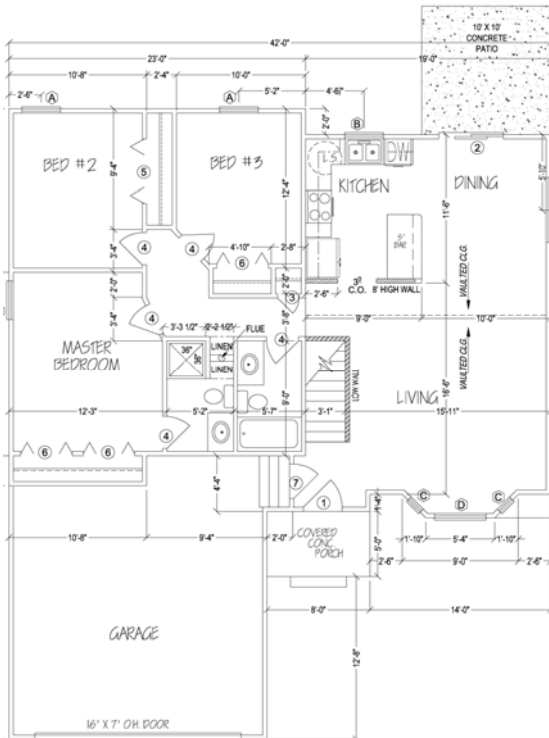

Marketed Exclusively By

Preferred Properties of Kansas, Inc.

www.preferrednewhomes.com

Don Klausmeyer Construction, LLC

Plan # 1180
Cedar

Due to design restrictions, please verify with Community Manager on availability of this plan for your New Home Community