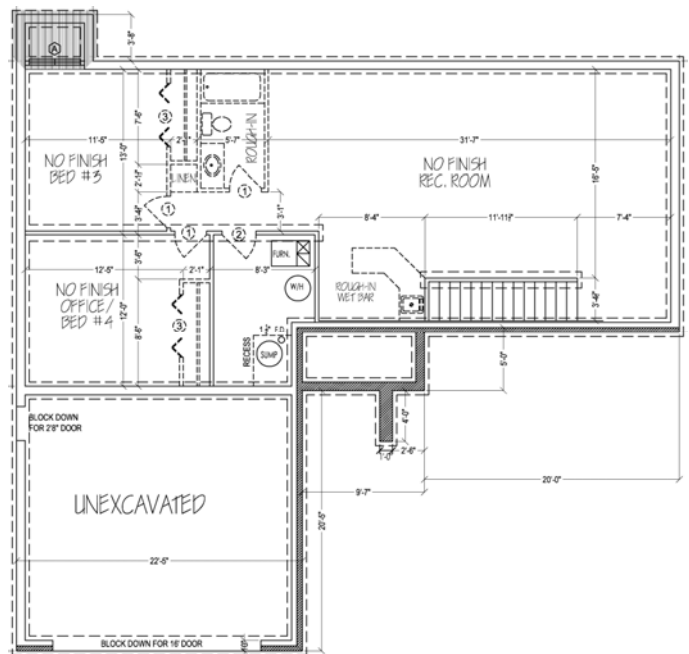

Marketed Exclusively By

Preferred Properties of Kansas, Inc.

www.preferrednewhomes.com

Don Klausmeyer Construction, LLC

Plan # 1220
Garnet

Due to design restrictions, please verify with Community Manager on availability of this plan for your New Home Community