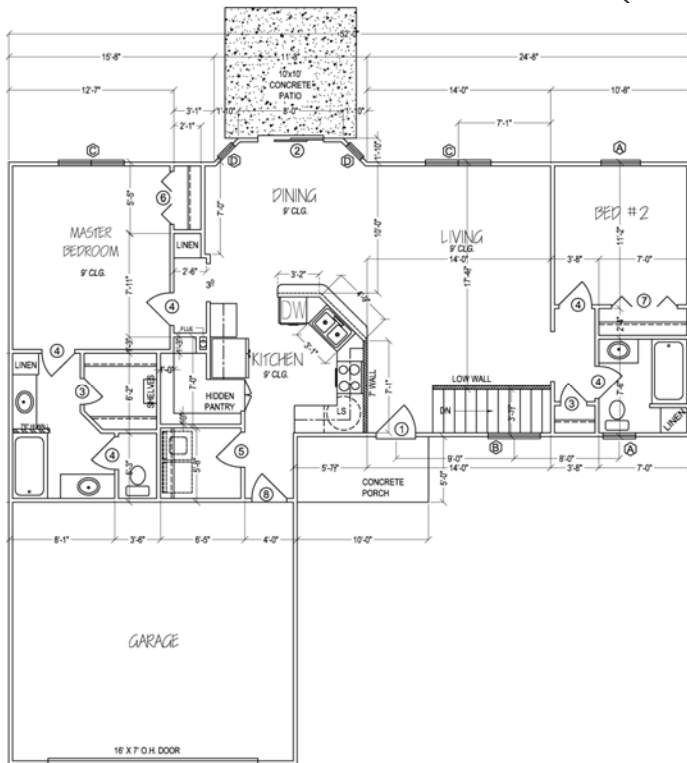

Marketed Exclusively By

Preferred Properties of Kansas, Inc.

www.preferrednewhomes.com

Don Klausmeyer Construction, LLC

Plan # 1220
Garnet

Due to design restrictions, please verify with Community Manager on availability of this plan for your New Home Community