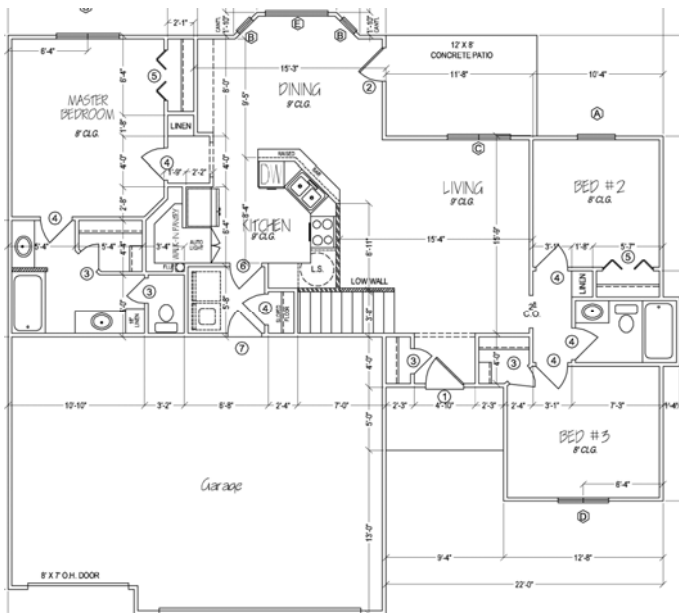

Marketed Exclusively By

Preferred Properties of Kansas, Inc.

www.preferrednewhomes.com

Don Klausmeyer Construction, LLC

Plan # 1295
Autumn

Due to design restrictions, please verify with Community Manager
on availability of this plan for your New Home Community