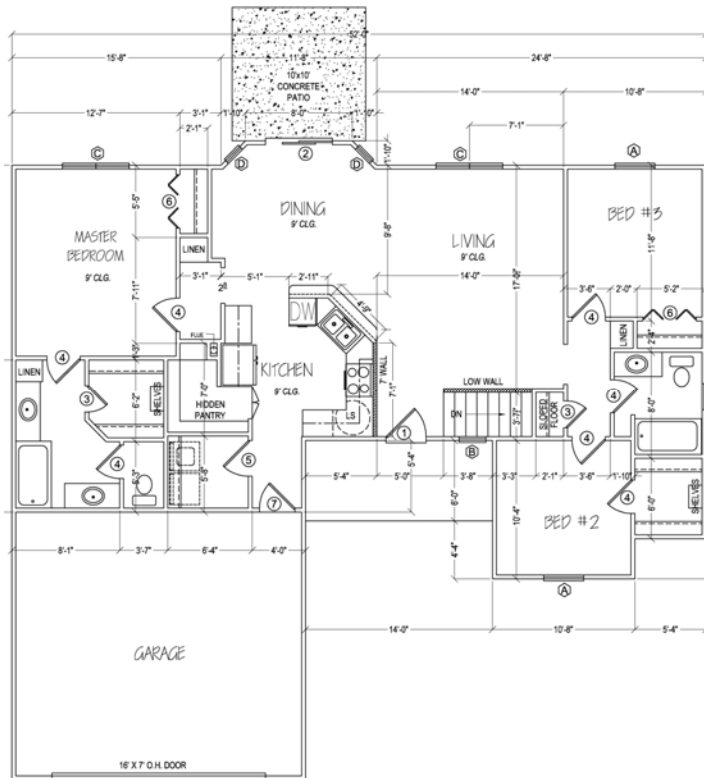

# Preferred Properties of Kansas, Inc.

[www.preferrednewhomes.com](http://www.preferrednewhomes.com)

Don Klausmeyer Construction, LLC

Plan # 1360  
Walnut

**Due to design restrictions, please verify with Community Manager on availability of this plan for your New Home Community**