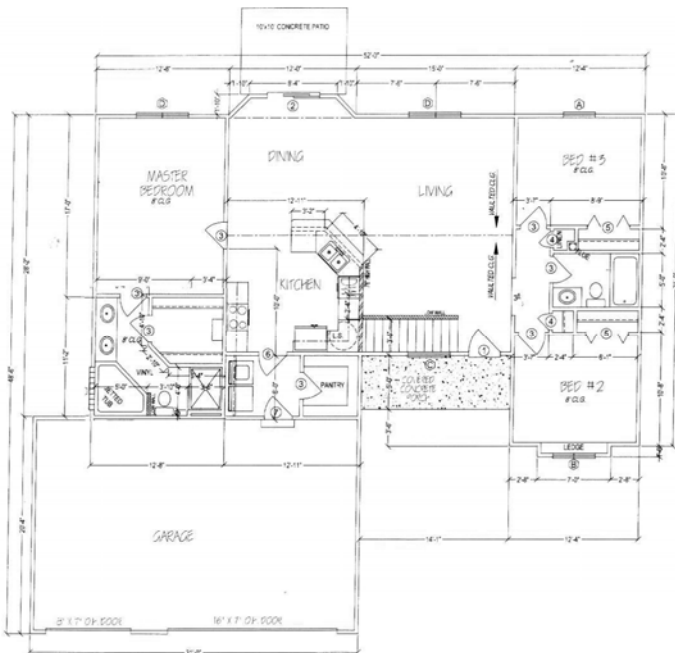

Marketed Exclusively By

Preferred Properties of Kansas, Inc.

www.preferrednewhomes.com

Don Klausmeyer Construction, LLC

Plan # 1447
Sugar Maple

Due to design restrictions, please verify with Community Manager on availability of this plan for your New Home Community