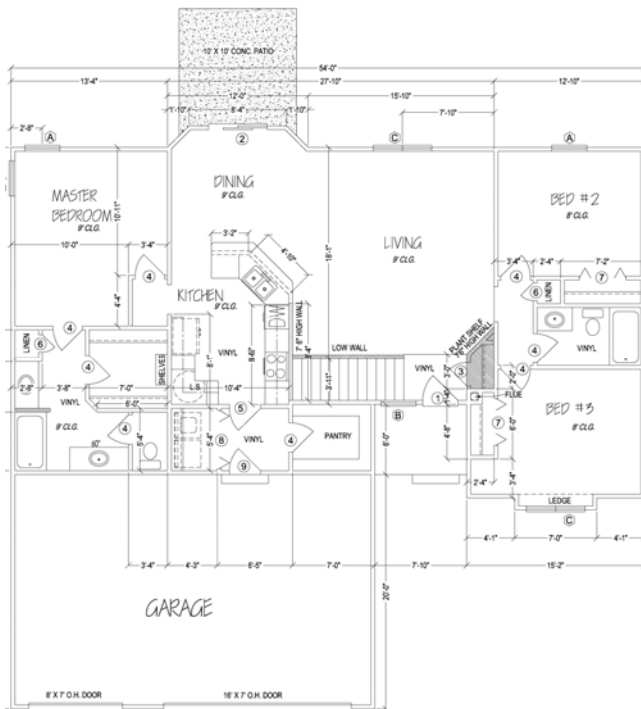

Marketed Exclusively By

Preferred Properties of Kansas, Inc.

www.preferrednewhomes.com

Don Klausmeyer Construction, LLC

Plan # 1515
Spruce

**Due to design restrictions, please verify with Community Manager
on availability of this plan for your New Home Community**