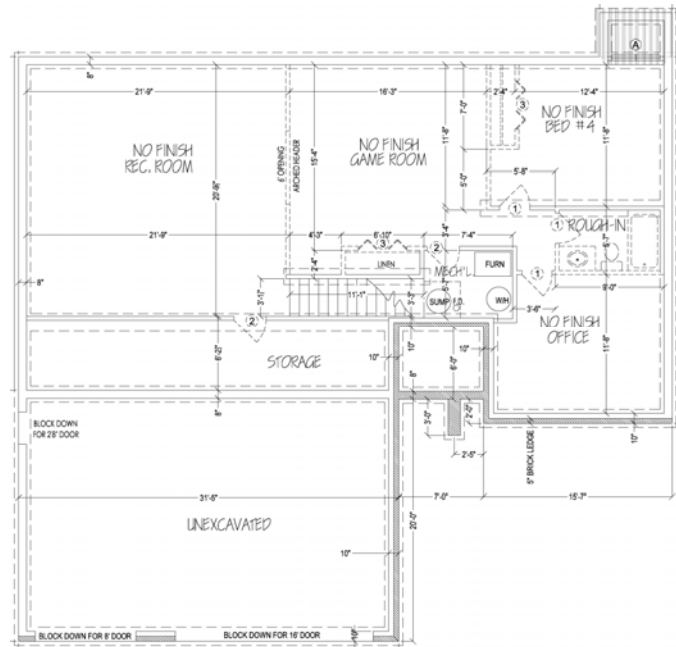

Marketed Exclusively By

Preferred Properties of Kansas, Inc.

www.preferrednewhomes.com

Don Klausmeyer Construction, LLC

Plan # 1515
Spruce

**Due to design restrictions, please verify with Community Manager
on availability of this plan for your New Home Community**