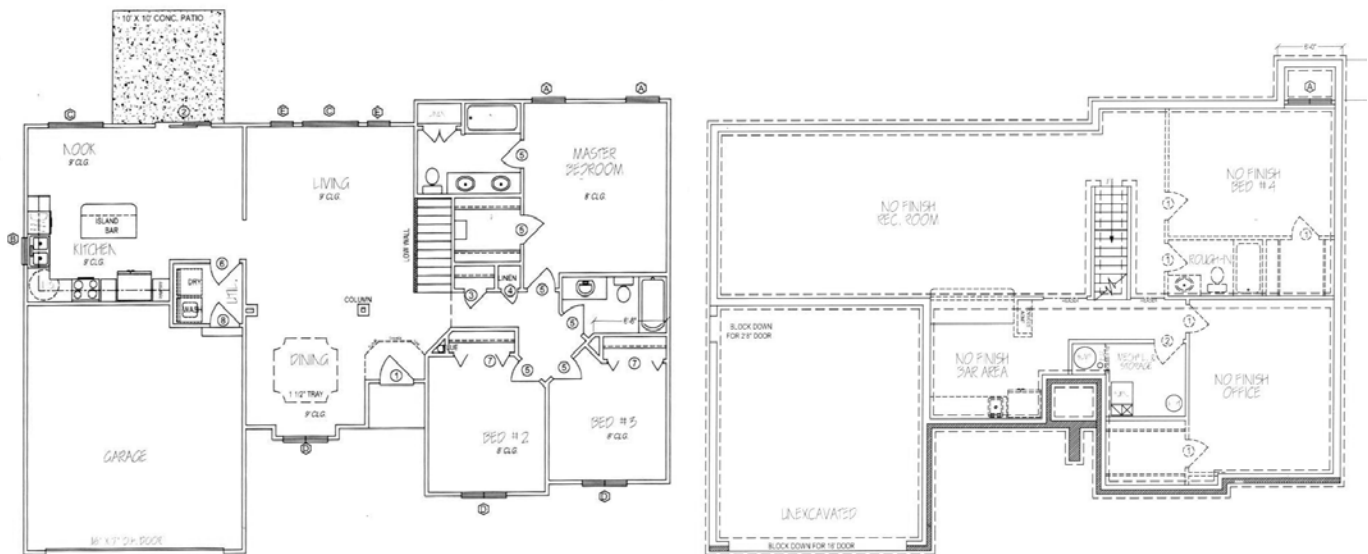

Marketed Exclusively By

Preferred Properties of Kansas, Inc.

www.preferrednewhomes.com

Don Klausmeyer Construction, LLC

Plan # 1516
Waterford

Due to design restrictions, please verify with Community Manager
on availability of this plan for your New Home Community