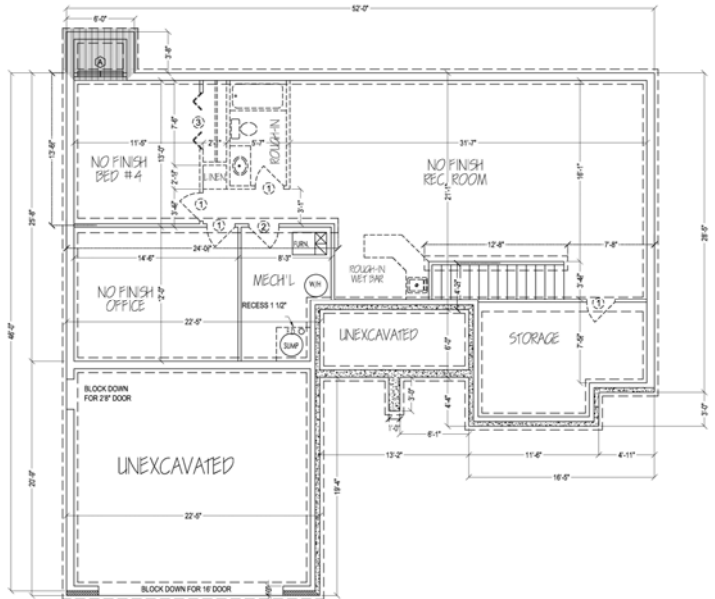

# Preferred Properties of Kansas, Inc.

[www.preferrednewhomes.com](http://www.preferrednewhomes.com)

Don Klausmeyer Construction, LLC

Plan # 1530  
Scarlet

Due to design restrictions, please verify with Community Manager on availability of this plan for your New Home Community