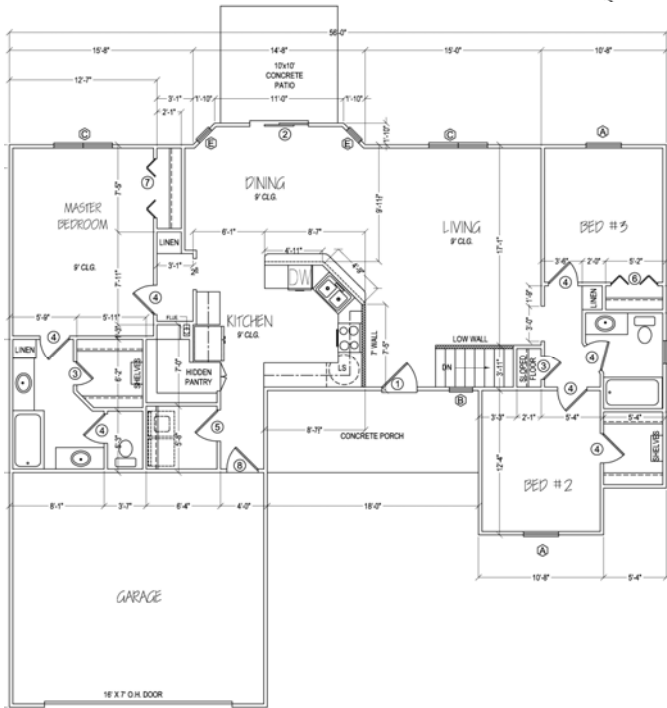

# Preferred Properties of Kansas, Inc.

[www.preferrednewhomes.com](http://www.preferrednewhomes.com)

Don Klausmeyer Construction, LLC

Plan # 1530  
Scarlet

Due to design restrictions, please verify with Community Manager on availability of this plan for your New Home Community