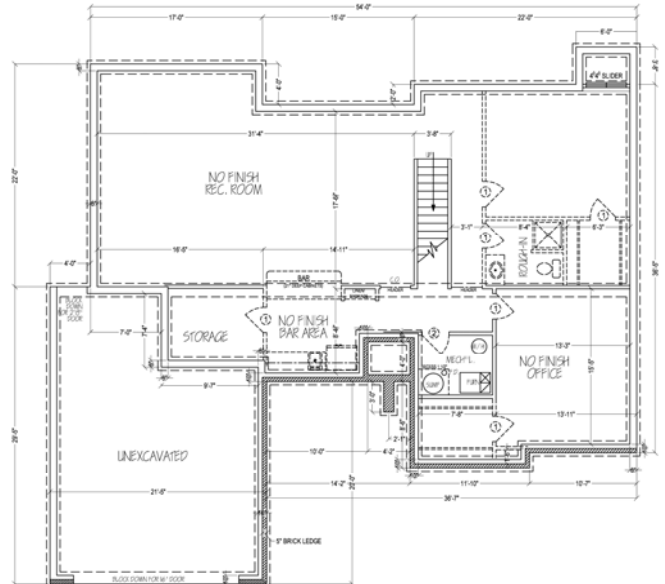

Marketed Exclusively By

Preferred Properties of Kansas, Inc.

www.preferrednewhomes.com

Don Klausmeyer Construction, LLC

Plan # 1650
Redbud

Due to design restrictions, please verify with Community Manager on availability of this plan for your New Home Community