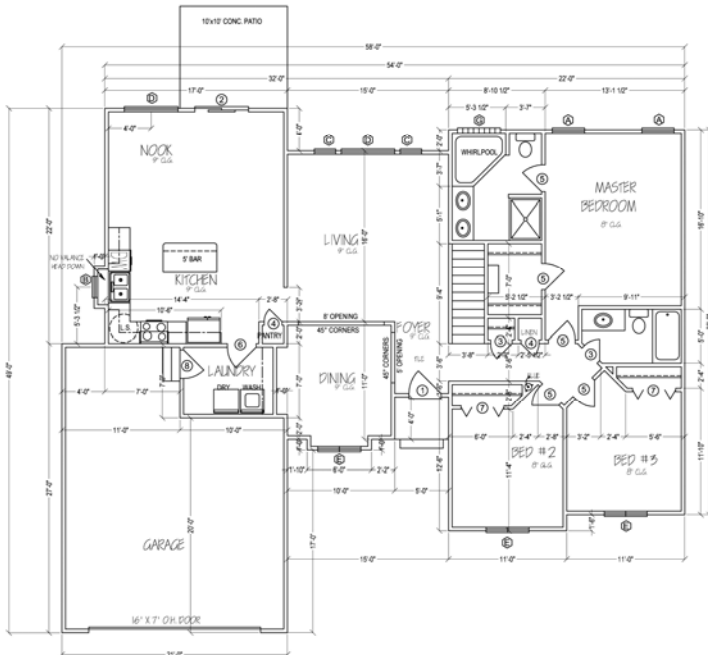

Marketed Exclusively By

Preferred Properties of Kansas, Inc.

www.preferrednewhomes.com

Don Klausmeyer Construction, LLC

Plan # 1650
Redbud

Due to design restrictions, please verify with Community Manager on availability of this plan for your New Home Community