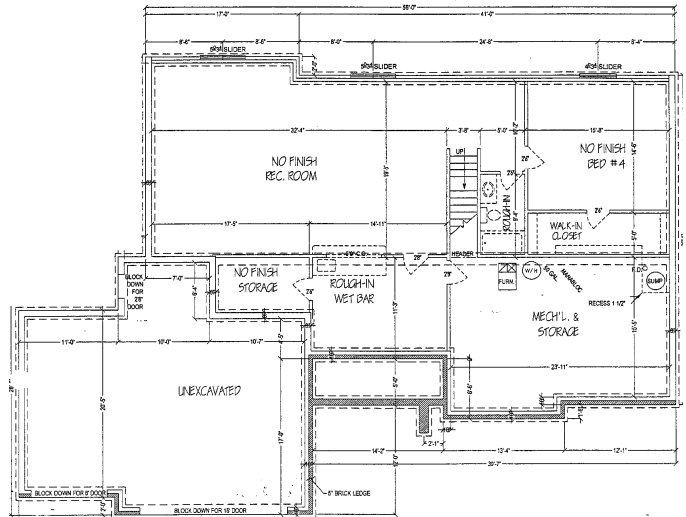

Marketed Exclusively By

Preferred Properties of Kansas, Inc.

www.preferrednewhomes.com

Don Klausmeyer Construction, LLC

Plan # 1830
Raintree

**Due to design restrictions, please verify with Community Manager
on availability of this plan for your New Home Community**